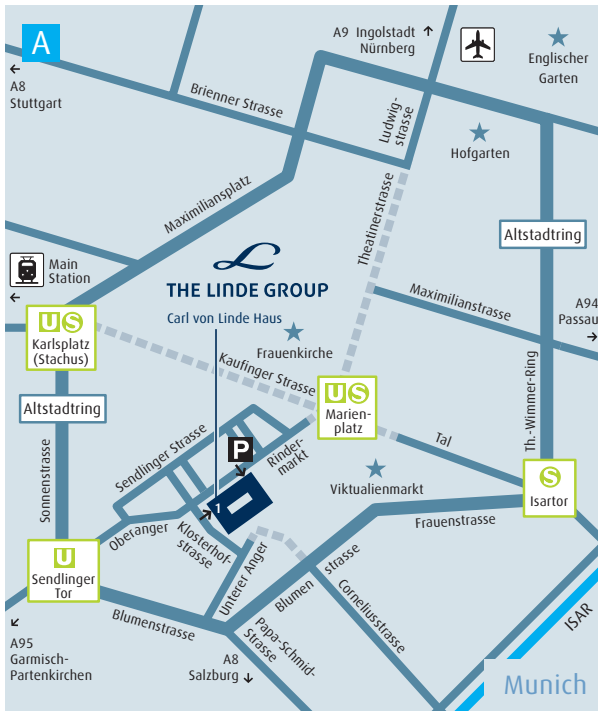

Linde locations in the Munich Area.

Leading.

THE LINDE GROUP

Linde AG
Head office
Klosterhofstrasse 1, 80331 Munich, Germany
Phone +49.89.35757-01, www.the-linde-group.com

Linde AG
Linde Gases Division/Linde Hydrogen Center
Carl-von-Linde-Strasse 25, 85716 Unterschleissheim, Germany
Phone +49.89.31001-0, www.linde.com/hydrogen

Linde Gas Therapeutics GmbH
Landshuter Strasse 19
85716 Unterschleissheim, Germany
Phone +49.89.37000-0, www.linde-gastherapeutics.de

Linde AG
Linde Gases Division
Seitnerstrasse 70, 82049 Pullach, Germany
Phone +49.89.7446-0, www.linde-gas.de

Linde AG
Linde Engineering Division
Dr.-Carl-von-Linde-Strasse 6-14, 82049 Pullach, Germany
Phone +49.89.7445-0, www.linde-engineering.com

Linde AG
Linde Gases Division
Seitnerstrasse 70, 82049 Pullach, Germany
Phone +49.89.7446-0, www.linde-gas.de

Linde AG
Linde Engineering Division
Dr.-Carl-von-Linde-Strasse 6-14, 82049 Pullach, Germany
Phone +49.89.7445-0, www.linde-engineering.com