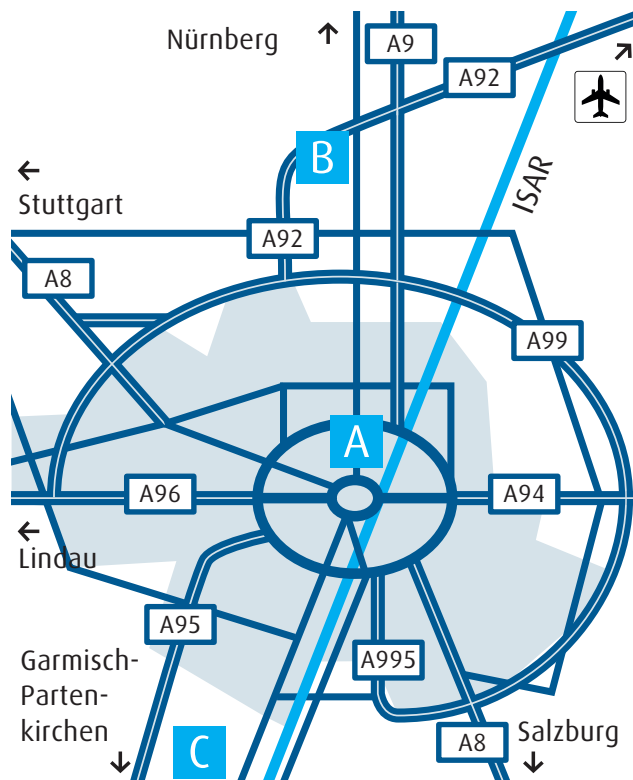

Linde locations in the Munich Area.

Leading.

THE LINDE GROUP

Linde AG
Head office
Klosterhofstrasse 1, 80331 Munich, Germany
Phone +49.89.35757-01, www.the-linde-group.com

Linde AG
Linde Gases Division/Linde Hydrogen Center
Carl-von-Linde-Strasse 25, 85716 Unterschleissheim, Germany
Phone +49.89.31001-0, www.linde.com/hydrogen

Linde Gas Therapeutics GmbH
Landshuter Strasse 19
85716 Unterschleissheim, Germany
Phone +49.89.37000-0, www.linde-gastherapeutics.de

Linde AG
Linde Gases Division
Seitnerstrasse 70, 82049 Pullach, Germany
Phone +49.89.7446-0, www.linde-gas.de

Linde AG
Linde Engineering Division
Dr.-Carl-von-Linde-Strasse 6-14, 82049 Pullach, Germany
Phone +49.89.7445-0, www.linde-engineering.com

Linde AG
Linde Gases Division
Seitnerstrasse 70, 82049 Pullach, Germany
Phone +49.89.7446-0, www.linde-gas.de

Linde AG
Linde Engineering Division
Dr.-Carl-von-Linde-Strasse 6-14, 82049 Pullach, Germany
Phone +49.89.7445-0, www.linde-engineering.com